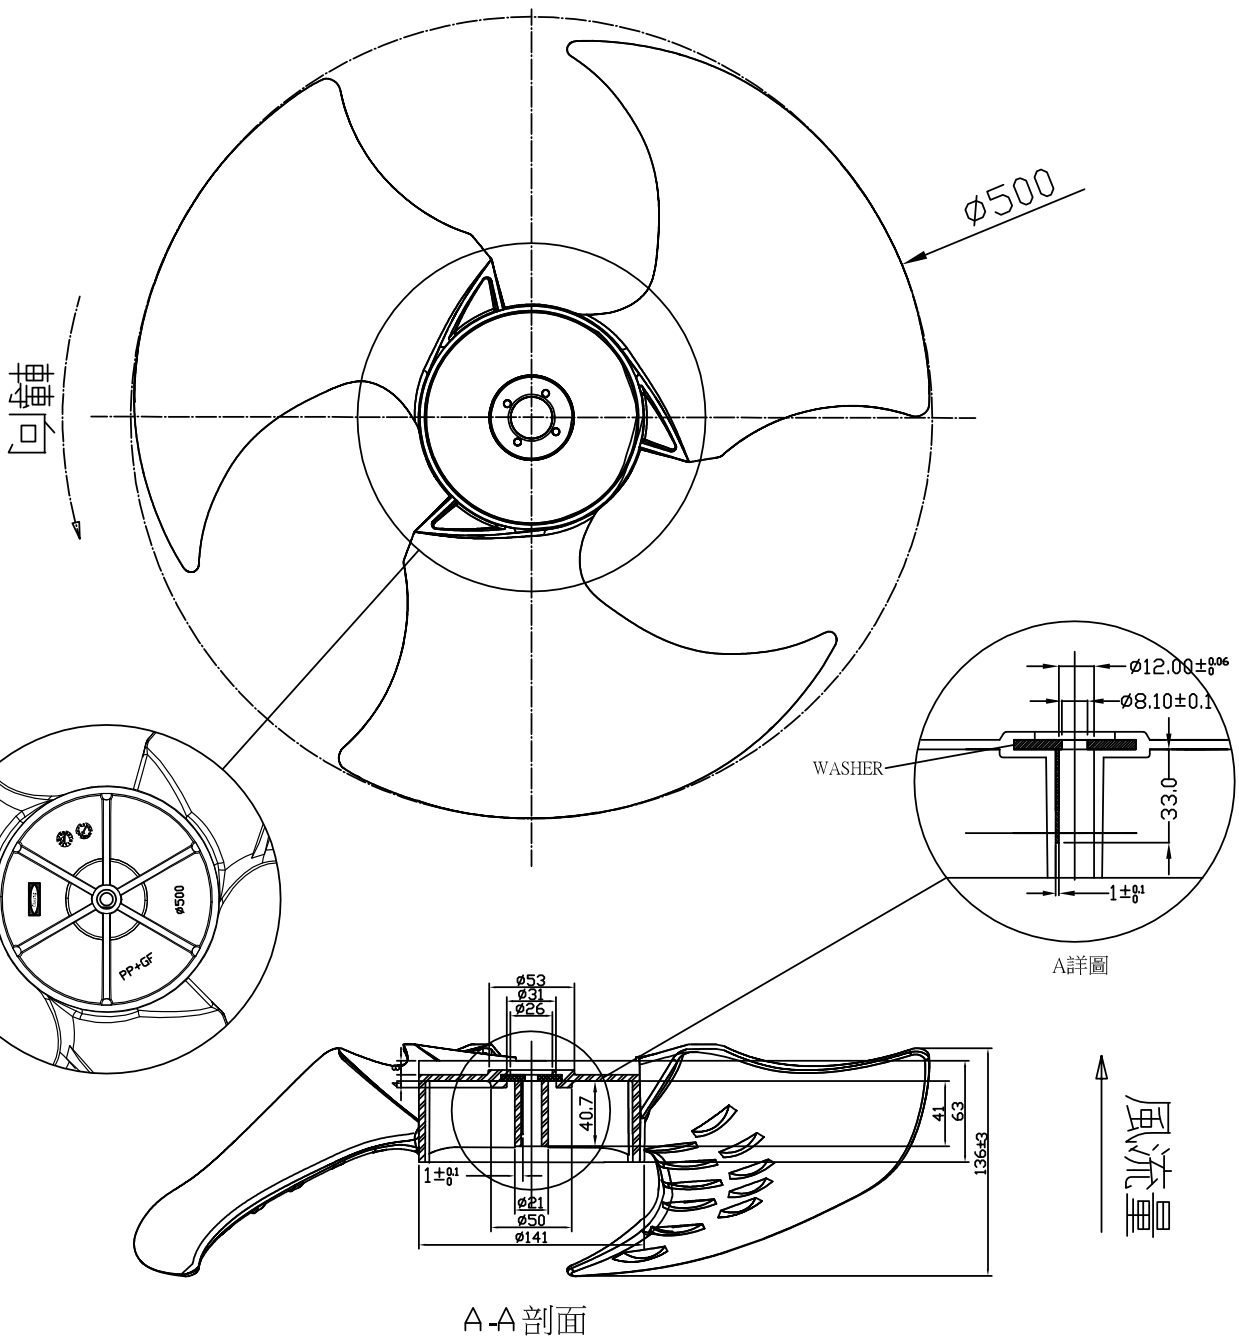

BL 500-3B 500mm(19.6")

Material: PP + GF
 Weight: 880g ± 5%
 Speed: 700 to 1000RPM
 IP LEVEL: IP21 (Special IP Rating On Request)
 This shaft is $\varnothing 12.00\text{mm}$ (+0.06, -0), and blade diameter is $\varnothing 500\text{mm}$.

500mm

500 mm

DIMENSION

Parts & Accessories