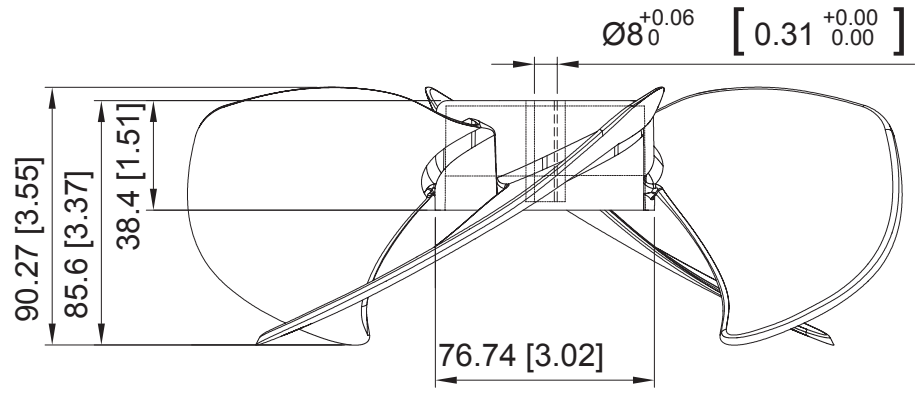

254-4B

254mm(10.0")

Material: PP + GF
 Weight: 410g ± 5%
 Speed: 900 to 1400RPM
 IP LEVEL: IP21 (Special IP Rating On Request)

This shaft is \varnothing 8.00mm (+0.86, -0), and blade diameter is \varnothing 254mm (\pm 3).

254_{mm}

254 mm

DIMENSION

UNIT:mm[inch]