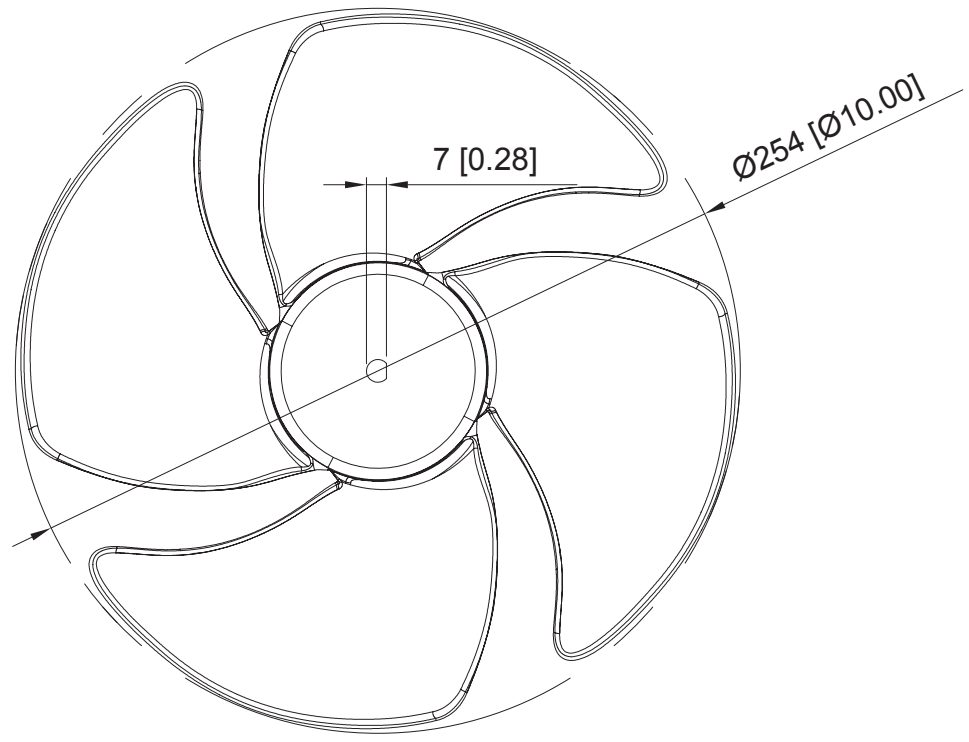

254-4B

254mm(10.0")

Material: PP + GF
 Weight: 410g ± 5%
 Speed: 900 to 1400RPM
 IP LEVEL: IP21 (Special IP Rating On Request)

This shaft is \varnothing 8.00mm (+0.86, -0), and blade diameter is \varnothing 254mm (\pm 3).

254_{mm}

254 mm

DIMENSION

UNIT:mm[inch]